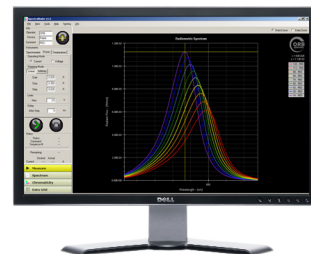

## Complete SYSTEMS

ORBITAL OPTICS

ORBITAL OPTICS

ORBITAL OPTICS

ORBITAL OPTICS

ORBITAL OPTICS

ORBITAL OPTICS

ORBITAL OPTICS

ORBITAL OPTICS

ORBITAL OPTICS

ORBITAL OPTICS

ORBITAL OPTICS

ETO-S20-P6-HPA

ETO-TEC-100

SpectralSuite™

ETO-S06-P2.5 Pedestal System